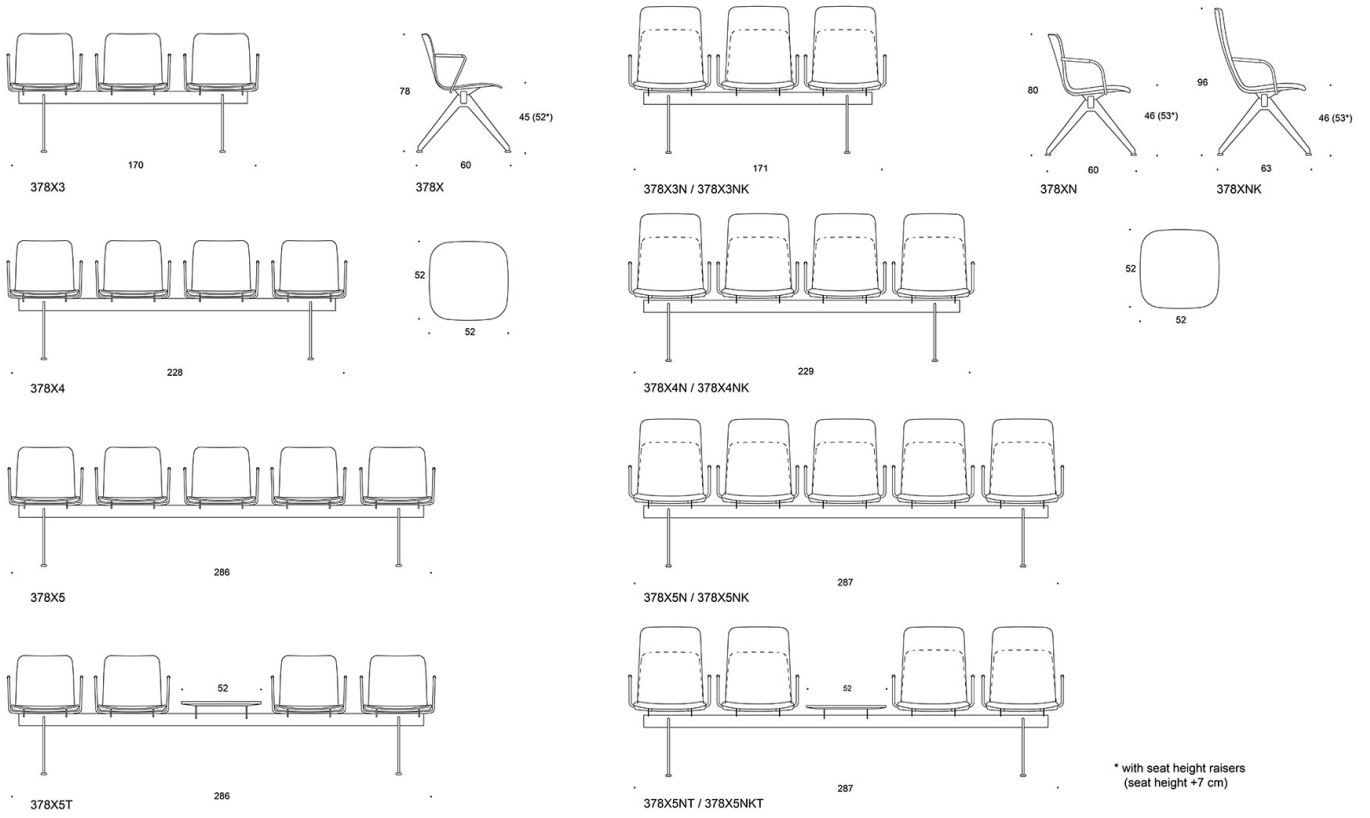

Sola

Beam chair

Design — Antti Kotilainen

The Sola beam chair is suitable for various hallway, lounge and waiting areas, where the furniture must stay neatly in place. The beams are available in three lengths and you can choose from the different sizes of seats of the Sola family. The upholstered seats are also available with the more comfy soft upholstery.

378X3LS (K) = beam chair with three fully upholstered (soft) lounge seats with armrests and low backrests

X3 = three seater beam

X4 = four seater beam

X5 = five seater beam

N = conference seat

L = lounge seat

K = high backrest

C = upholstered seat

BC = upholstered seat and backrest

D = fully upholstered

S = fully upholstered (soft)

T = table top

ACCESSORIES:

Row connector

Back-to-back connector

Seat height raisers (seat height +7 cm)

Dimensional drawing:

* with seat height raisers
(seat height +7 cm)

Dimensional drawing 2:

Dimensional drawing 3: