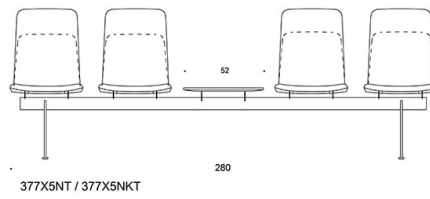

378X3LS (K) = beam chair with three fully upholstered (soft) lounge seats with armrests and low backrests

X3 = three seater beam

X4 = four seater beam

X5 = five seater beam

N = conference seat

L = lounge seat

K = high backrest

C = upholstered seat

BC = upholstered seat and backrest

D = fully upholstered

S = fully upholstered (soft)

T = table top

ACCESSORIES:

Row connector

Back-to-back connector

Seat height raisers (seat height +7 cm)

Dimensional drawing:

* with seat height raisers
(seat height +7 cm)

Dimensional drawing 2:

Dimensional drawing 3: