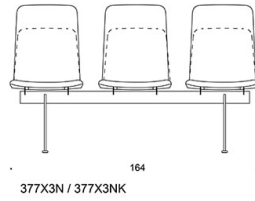

Dimensional drawing:

* with seat height raisers
(seat height +7 cm)