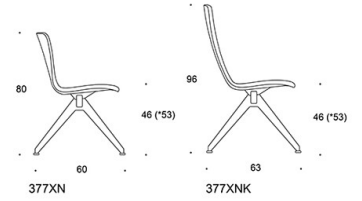

377X3LD = beam chair with three fully upholstered lounge seats

377X3LS = beam chair with three fully upholstered (soft) lounge seats

378X3LD (K) = beam chair with three fully upholstered lounge seats with armrests and low backrests

378X3LS (K) = beam chair with three fully upholstered (soft) lounge seats with armrests and low backrests

X3 = three seater beam

X4 = four seater beam

X5 = five seater beam

N = conference seat

L = lounge seat

K = high backrest

C = upholstered seat

BC = upholstered seat and backrest

D = fully upholstered

S = fully upholstered (soft)

T = table top

ACCESSORIES:

Row connector

Back-to-back connector

Seat height raisers (seat height +7 cm)

Dimensional drawing:

* with seat height raisers
(seat height +7 cm)

Dimensional drawing 2:

Dimensional drawing 3: