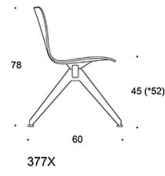

Dimensional drawing:

* with seat height raisers
(seat height +7 cm)