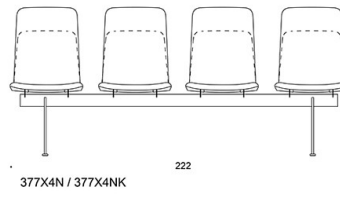

Dimensional drawing:

* with seat height raisers
(seat height +7 cm)