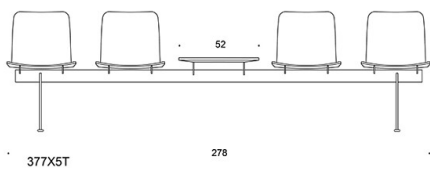

378X3LS (K) = beam chair with three fully upholstered (soft) lounge seats with armrests and low backrests

X3 = three seater beam

X4 = four seater beam

X5 = five seater beam

N = conference seat

L = lounge seat

K = high backrest

C = upholstered seat

BC = upholstered seat and backrest

D = fully upholstered

S = fully upholstered (soft)

T = table top

ACCESSORIES:

Row connector

Back-to-back connector

Seat height raisers (seat height +7 cm)

Dimensional drawing:

* with seat height raisers
(seat height +7 cm)

Dimensional drawing 2:

Dimensional drawing 3: