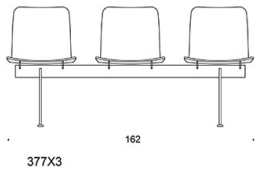

Dimensional drawing:

* with seat height raisers
(seat height +7 cm)