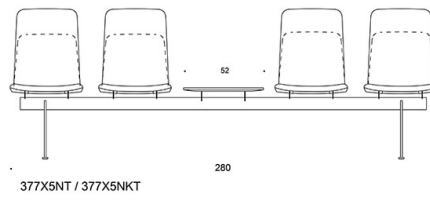

378X3LS (K) = beam chair with three fully upholstered (soft) lounge seats with armrests and low backrests

X3 = three seater beam

X4 = four seater beam

X5 = five seater beam

N = conference seat

L = lounge seat

K = high backrest

C = upholstered seat

BC = upholstered seat and backrest

D = fully upholstered

S = fully upholstered (soft)

T = table top

ACCESSORIES:

Row connector

Back-to-back connector

Seat height raisers (seat height +7 cm)

Dimensional drawing:

* with seat height raisers
(seat height +7 cm)

Dimensional drawing 2:

Dimensional drawing 3: