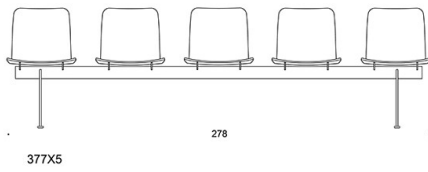

Sola

Beam chair

Design — Antti Kotilainen

The Sola beam chair is suitable for various hallway, lounge and waiting areas, where the furniture must stay neatly in place. The beams are available in three lengths and you can choose from the different sizes of seats of the Sola family. The upholstered seats are also available with the more comfy soft upholstery.

378X3LS (K) = beam chair with three fully upholstered (soft) lounge seats with armrests and low backrests

X3 = three seater beam

X4 = four seater beam

X5 = five seater beam

N = conference seat

L = lounge seat

K = high backrest

C = upholstered seat

BC = upholstered seat and backrest

D = fully upholstered

S = fully upholstered (soft)

T = table top

ACCESSORIES:

Row connector

Back-to-back connector

Seat height raisers (seat height +7 cm)

Dimensional drawing:

* with seat height raisers
(seat height +7 cm)

Dimensional drawing 2:

Dimensional drawing 3: