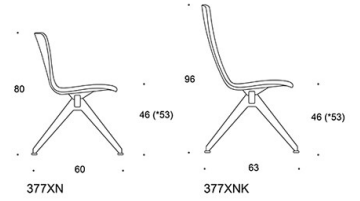

377X3LD = beam chair with three fully upholstered lounge seats

377X3LS = beam chair with three fully upholstered (soft) lounge seats

378X3LD (K) = beam chair with three fully upholstered lounge seats with armrests and low backrests

378X3LS (K) = beam chair with three fully upholstered (soft) lounge seats with armrests and low backrests

X3 = three seater beam

X4 = four seater beam

X5 = five seater beam

N = conference seat

L = lounge seat

K = high backrest

C = upholstered seat

BC = upholstered seat and backrest

D = fully upholstered

S = fully upholstered (soft)

T = table top

ACCESSORIES:

Row connector

Back-to-back connector

Seat height raisers (seat height +7 cm)

Dimensional drawing:

* with seat height raisers
(seat height +7 cm)

Dimensional drawing 2:

Dimensional drawing 3: