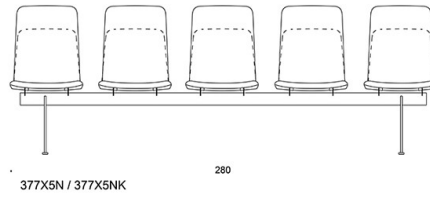

Dimensional drawing:

* with seat height raisers
(seat height +7 cm)