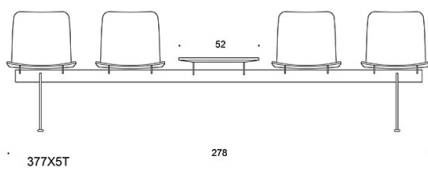

378X3LS (K) = beam chair with three fully upholstered (soft) lounge seats with armrests and low backrests

X3 = three seater beam

X4 = four seater beam

X5 = five seater beam

N = conference seat

L = lounge seat

K = high backrest

C = upholstered seat

BC = upholstered seat and backrest

D = fully upholstered

S = fully upholstered (soft)

T = table top

ACCESSORIES:

Row connector

Back-to-back connector

Seat height raisers (seat height +7 cm)

Dimensional drawing:

* with seat height raisers
(seat height +7 cm)

Dimensional drawing 2:

Dimensional drawing 3: