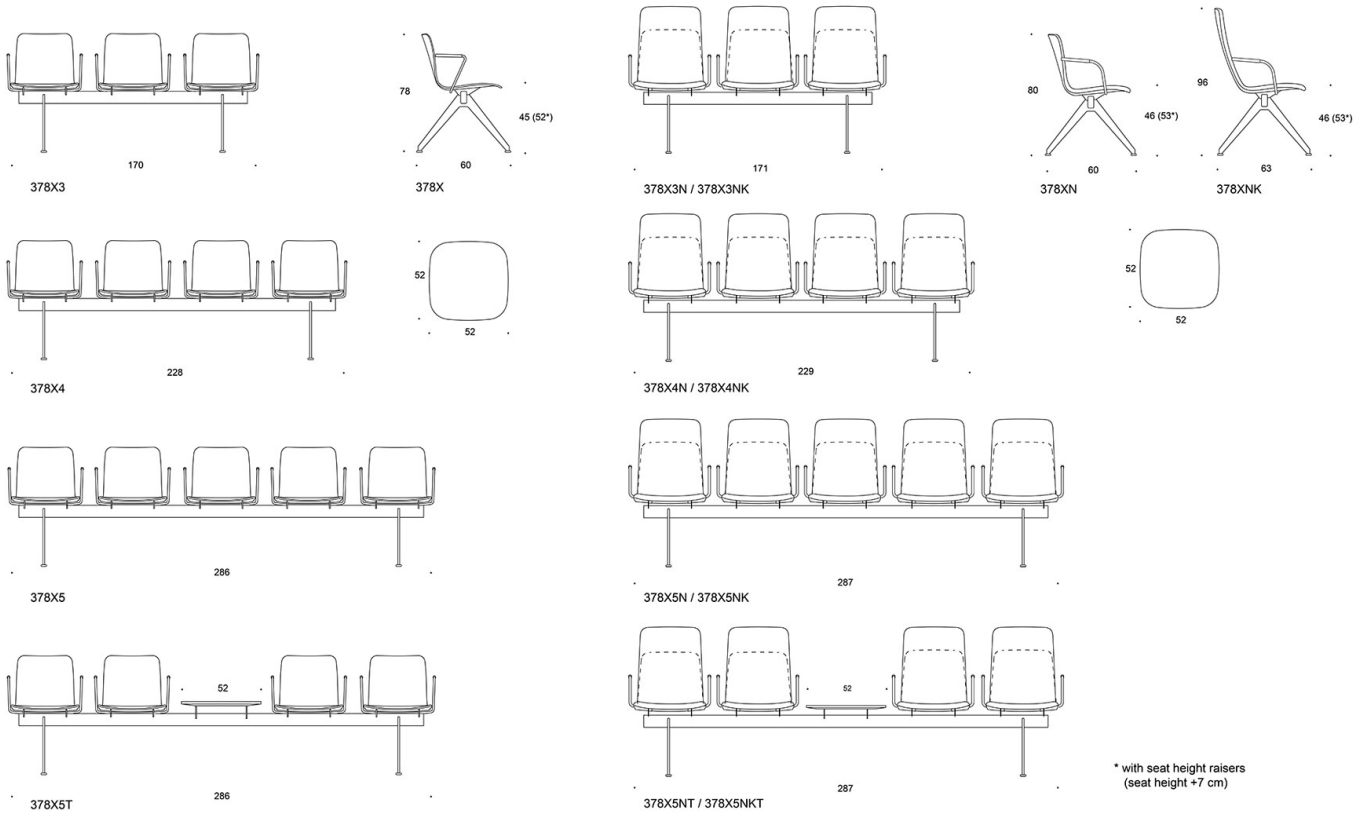

Sola

Beam chair

Design — Antti Kotilainen

The Sola beam chair is suitable for various hallway, lounge and waiting areas, where the furniture must stay neatly in place. The beams are available in three lengths and you can choose from the different sizes of seats of the Sola family. The upholstered seats are also available with the more comfy soft upholstery.

378X3LS (K) = beam chair with three fully upholstered (soft) lounge seats with armrests and low backrests

X3 = three seater beam

X4 = four seater beam

X5 = five seater beam

N = conference seat

L = lounge seat

K = high backrest

C = upholstered seat

BC = upholstered seat and backrest

D = fully upholstered

S = fully upholstered (soft)

T = table top

ACCESSORIES:

Row connector

Back-to-back connector

Seat height raisers (seat height +7 cm)

Dimensional drawing:

* with seat height raisers
(seat height +7 cm)

Dimensional drawing 2:

Dimensional drawing 3: