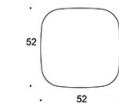

377X3LD = beam chair with three fully upholstered lounge seats

377X3LS = beam chair with three fully upholstered (soft) lounge seats

378X3LD (K) = beam chair with three fully upholstered lounge seats with armrests and low backrests

378X3LS (K) = beam chair with three fully upholstered (soft) lounge seats with armrests and low backrests

X3 = three seater beam

X4 = four seater beam

X5 = five seater beam

N = conference seat

L = lounge seat

K = high backrest

C = upholstered seat

BC = upholstered seat and backrest

D = fully upholstered

S = fully upholstered (soft)

T = table top

ACCESSORIES:

Row connector

Back-to-back connector

Seat height raisers (seat height +7 cm)

Dimensional drawing:

* with seat height raisers
(seat height +7 cm)

Dimensional drawing 2:

Dimensional drawing 3: