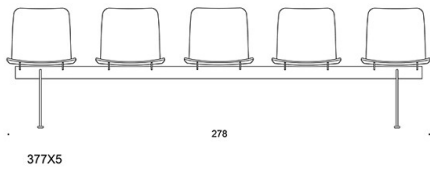

Dimensional drawing:

* with seat height raisers
(seat height +7 cm)