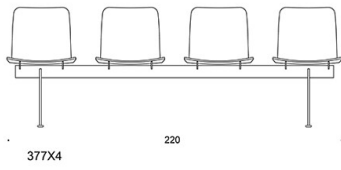

Dimensional drawing:

* with seat height raisers
(seat height +7 cm)